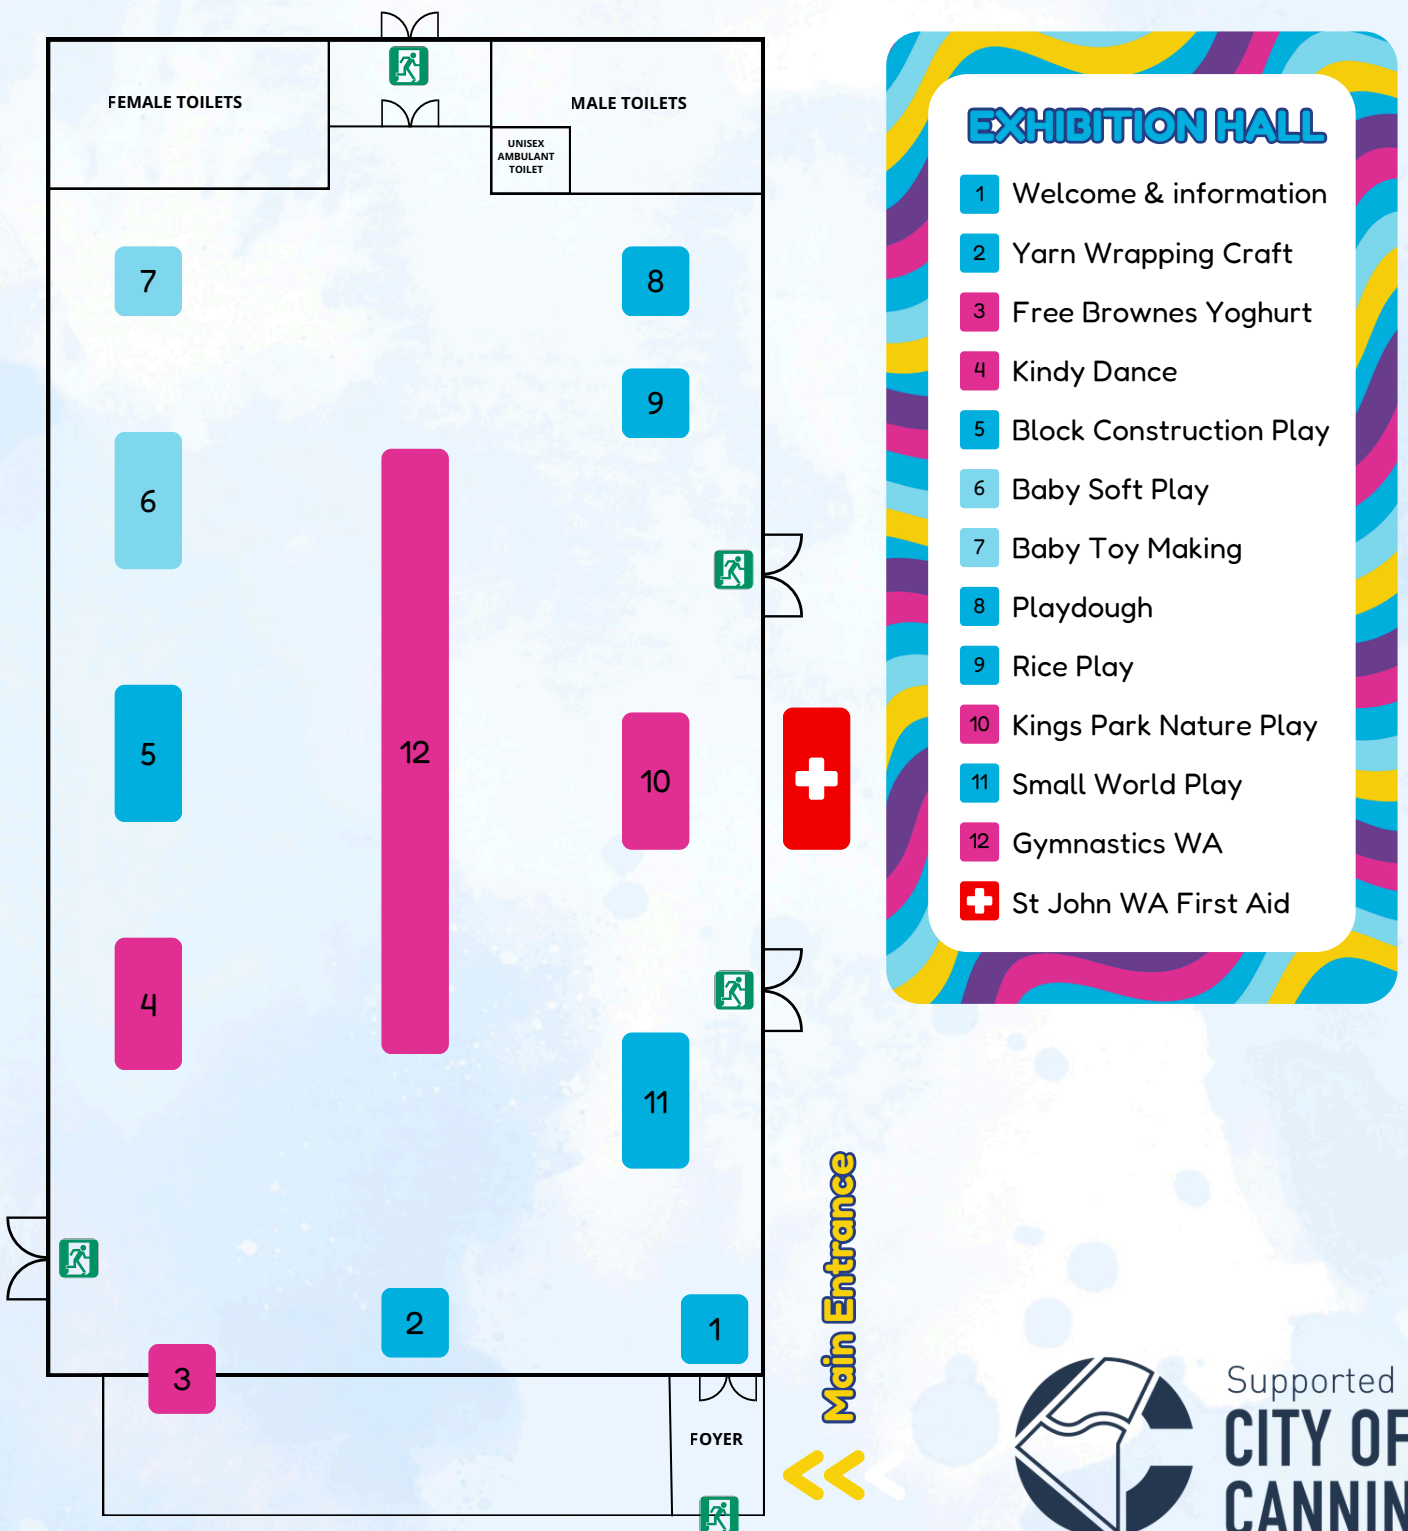

## LIDDELOW PAVILION

- 13 Sensory Toys & Lights
- 14 Black-Out Tents
- 15 Rainbow Spaghetti Play
- 16 Farm Fun Oat Play
- 17 Scitech 'Quokkavison' Puppet Show
- 18 Books & Story Time

# EVENT SCHEDULE

### Liddelow Pavilion

9:40AM - 10:05AM Scitech 'Quokkavison' Puppet Show

10:20AM - 10:45AM Scitech 'Quokkavison' Puppet Show

11:00AM - 11:25AM Scitech 'Quokkavison' Puppet Show

11:35AM - 12:00PM Scitech 'Quokkavison' Puppet Show

### EVENT ACCESSIBILITY INFORMATION

Scan this QR code to see this map, event schedule and communication board digitally