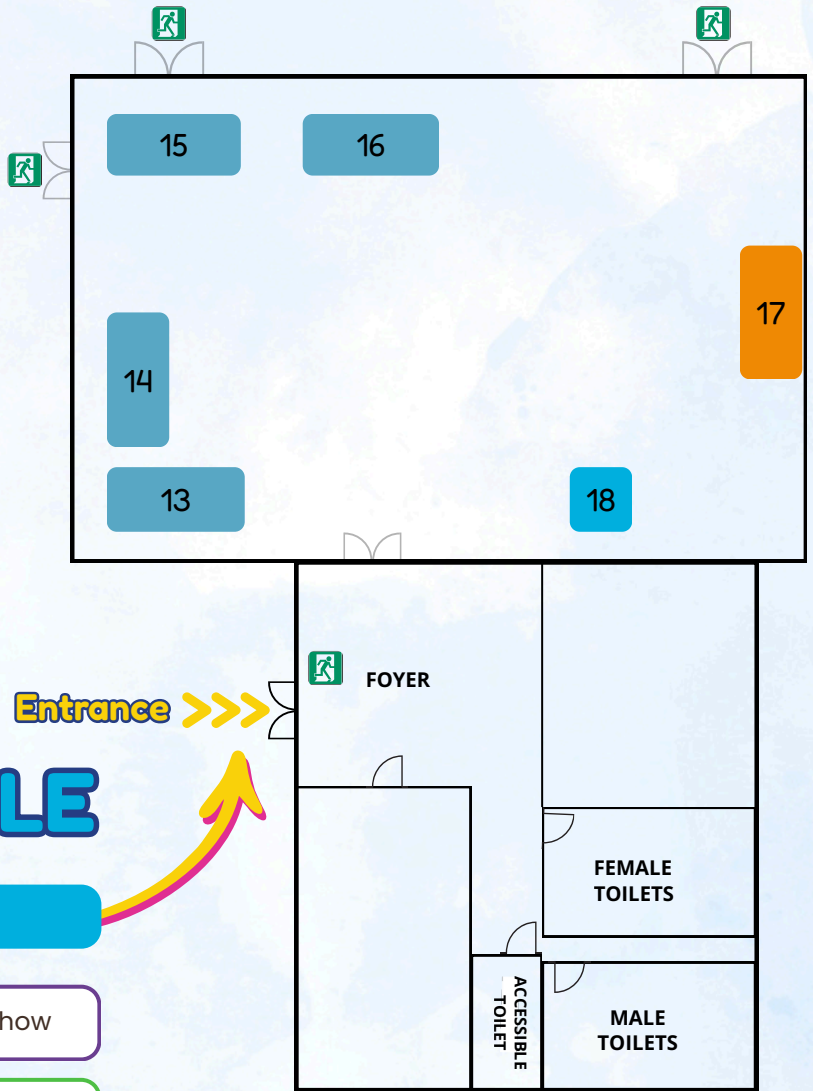

### Exhibition Hall

10:00AM - 10:15AM Kindy Dance Time Dance Workshop

10:45AM - 11:00AM Kindy Dance Time Dance Workshop

11:30AM - 11:45AM Kindy Dance Time Dance Workshop